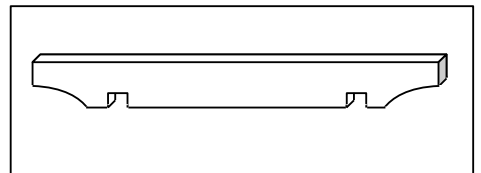

### **RAFTERS (shaped both ends)**

4.8m x 150mm x 47mm	£23.50
3.6m x 150mm x 47mm	£19.50
3.0m x 150mm x 47mm	£17.50
2.4m x 150mm x 47mm	£15.50

### **RAFTERS (shaped one end)**

4.8m x 150mm x 47mm	£21.00
3.6m x 150mm x 47mm	£17.00
3.0m x 150mm x 47mm	£15.00
2.4m x 150mm x 47mm	£13.00

### **CROSSBEAMS (shaped & notched)**

3.6m x 100mm x 47mm	£19.00
3.0m x 100mm x 47mm	£18.00
2.4m x 100mm x 47mm	£16.50
1.8m x 100mm x 47mm	£15.00

All prices inclusive of V.A.T. @ 20%