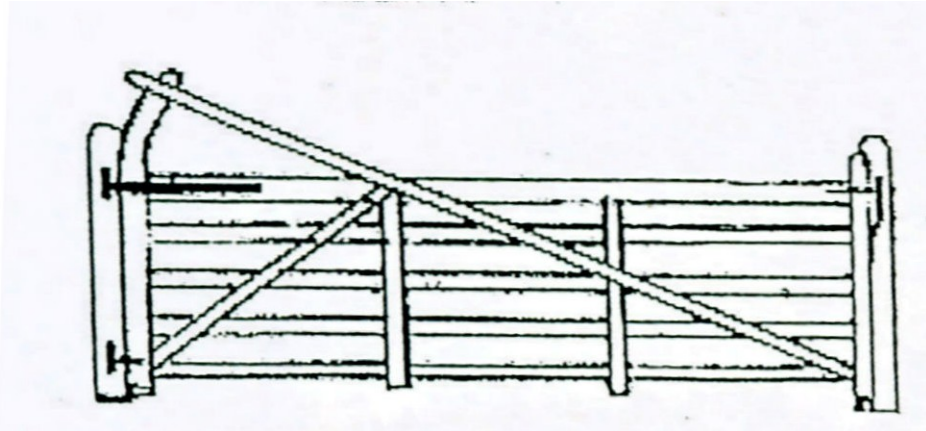

## RANCH GATES 2020

| Length | Meranti<br>(hardwood) | Swedish<br>Redwood | Larch   |
|--------|-----------------------|--------------------|---------|
| 3.6m   | £300.00               | £223.50            | £182.00 |
| 3.3m   | £288.00               | £218.00            | £176.50 |
| 3.0m   | £270.50               | £206.00            | £170.50 |
| 2.7m   | £259.00               | £194.00            | £165.00 |
| 2.4m   | £247.50               | £188.00            | £159.50 |
| 2.1m   | £229.00               | £182.50            | £154.00 |
| 1.8m   | £218.00               | £170.50            | £148.50 |
| 1.5m   | £206.00               | £165.00            | £143.00 |
| 1.2m   | £194.00               | £159.50            | £138.00 |
| 0.9m   | £182.50               | £154.00            | £135.50 |

Made to measure gates charged at £20 extra.

Swedish Redwood gates are Planed All Round.

Swedish Redwood & Larch gates are pressure treated.

To fit round top pales on any gate add 25%.

All prices subject to V.A.T. @ 20%.